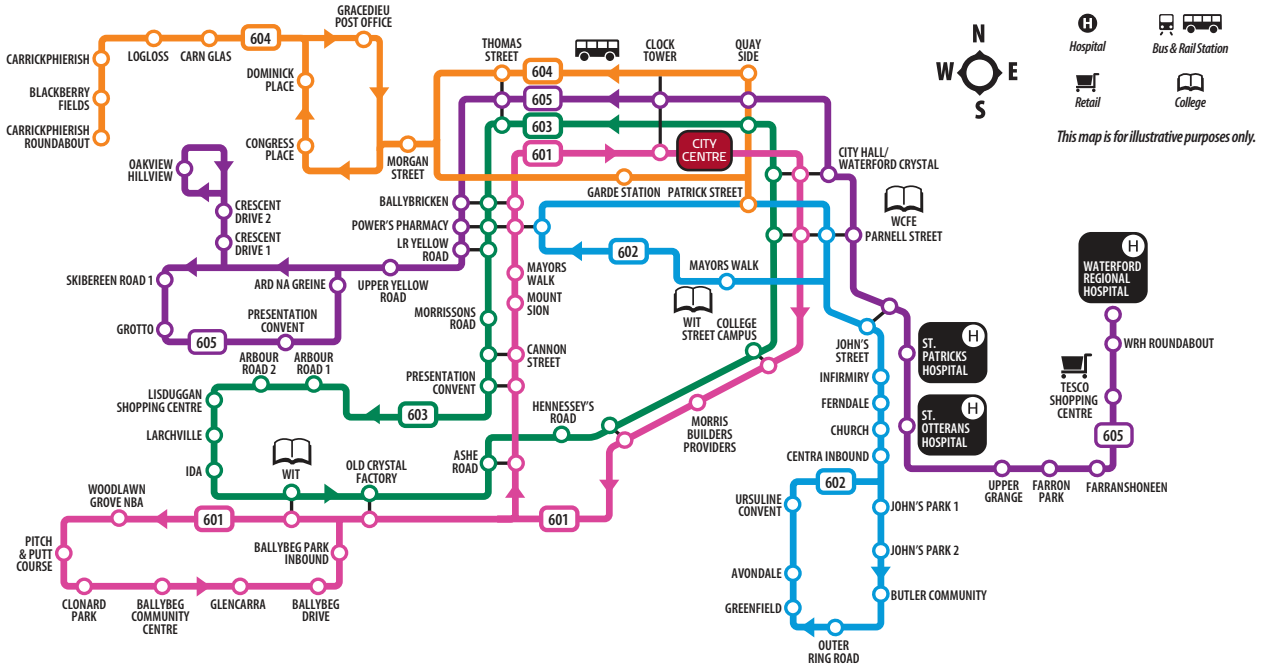

# BUS ÉIREANN CUSTOMER ANNOUNCEMENT

## Revised Waterford City Network

Route No.	Destination	Main City Centre Stop	Weekday Frequency	Saturday Frequency
601	Ballybeg - The Quay	Clock Tower	20 mins	30 mins
602	Johns Park - Patrick St.	Patrick St.	20 mins	20 / 30 mins
603	W.I.T. - The Quay	The Quay (AXA)	20 mins	20 / 30 mins
604	Carrickphierish Rd. - The Quay	The Quay (AXA)	40 mins	40 mins
605	Oakwood - Waterford Regional Hospital	The Quay / Clock Tower	40 mins	40 mins

Frequency is reduced after 1700hrs approx please see individual timetables for details. Full Timetable details are available for download at [www.buseireann.ie](http://www.buseireann.ie).

From the 24th of March 2013, Bus Éireann in conjunction with the National Transport Authority are pleased to announce the introduction of an improved revised network of services in Waterford City.

### These changes will deliver:

- A user friendly network
- Improved timetables
- Consistent clock face frequencies
- New route numbers
- Late evening service on Route 601, 602, 603 & 605

For further information contact Bus Éireann by: