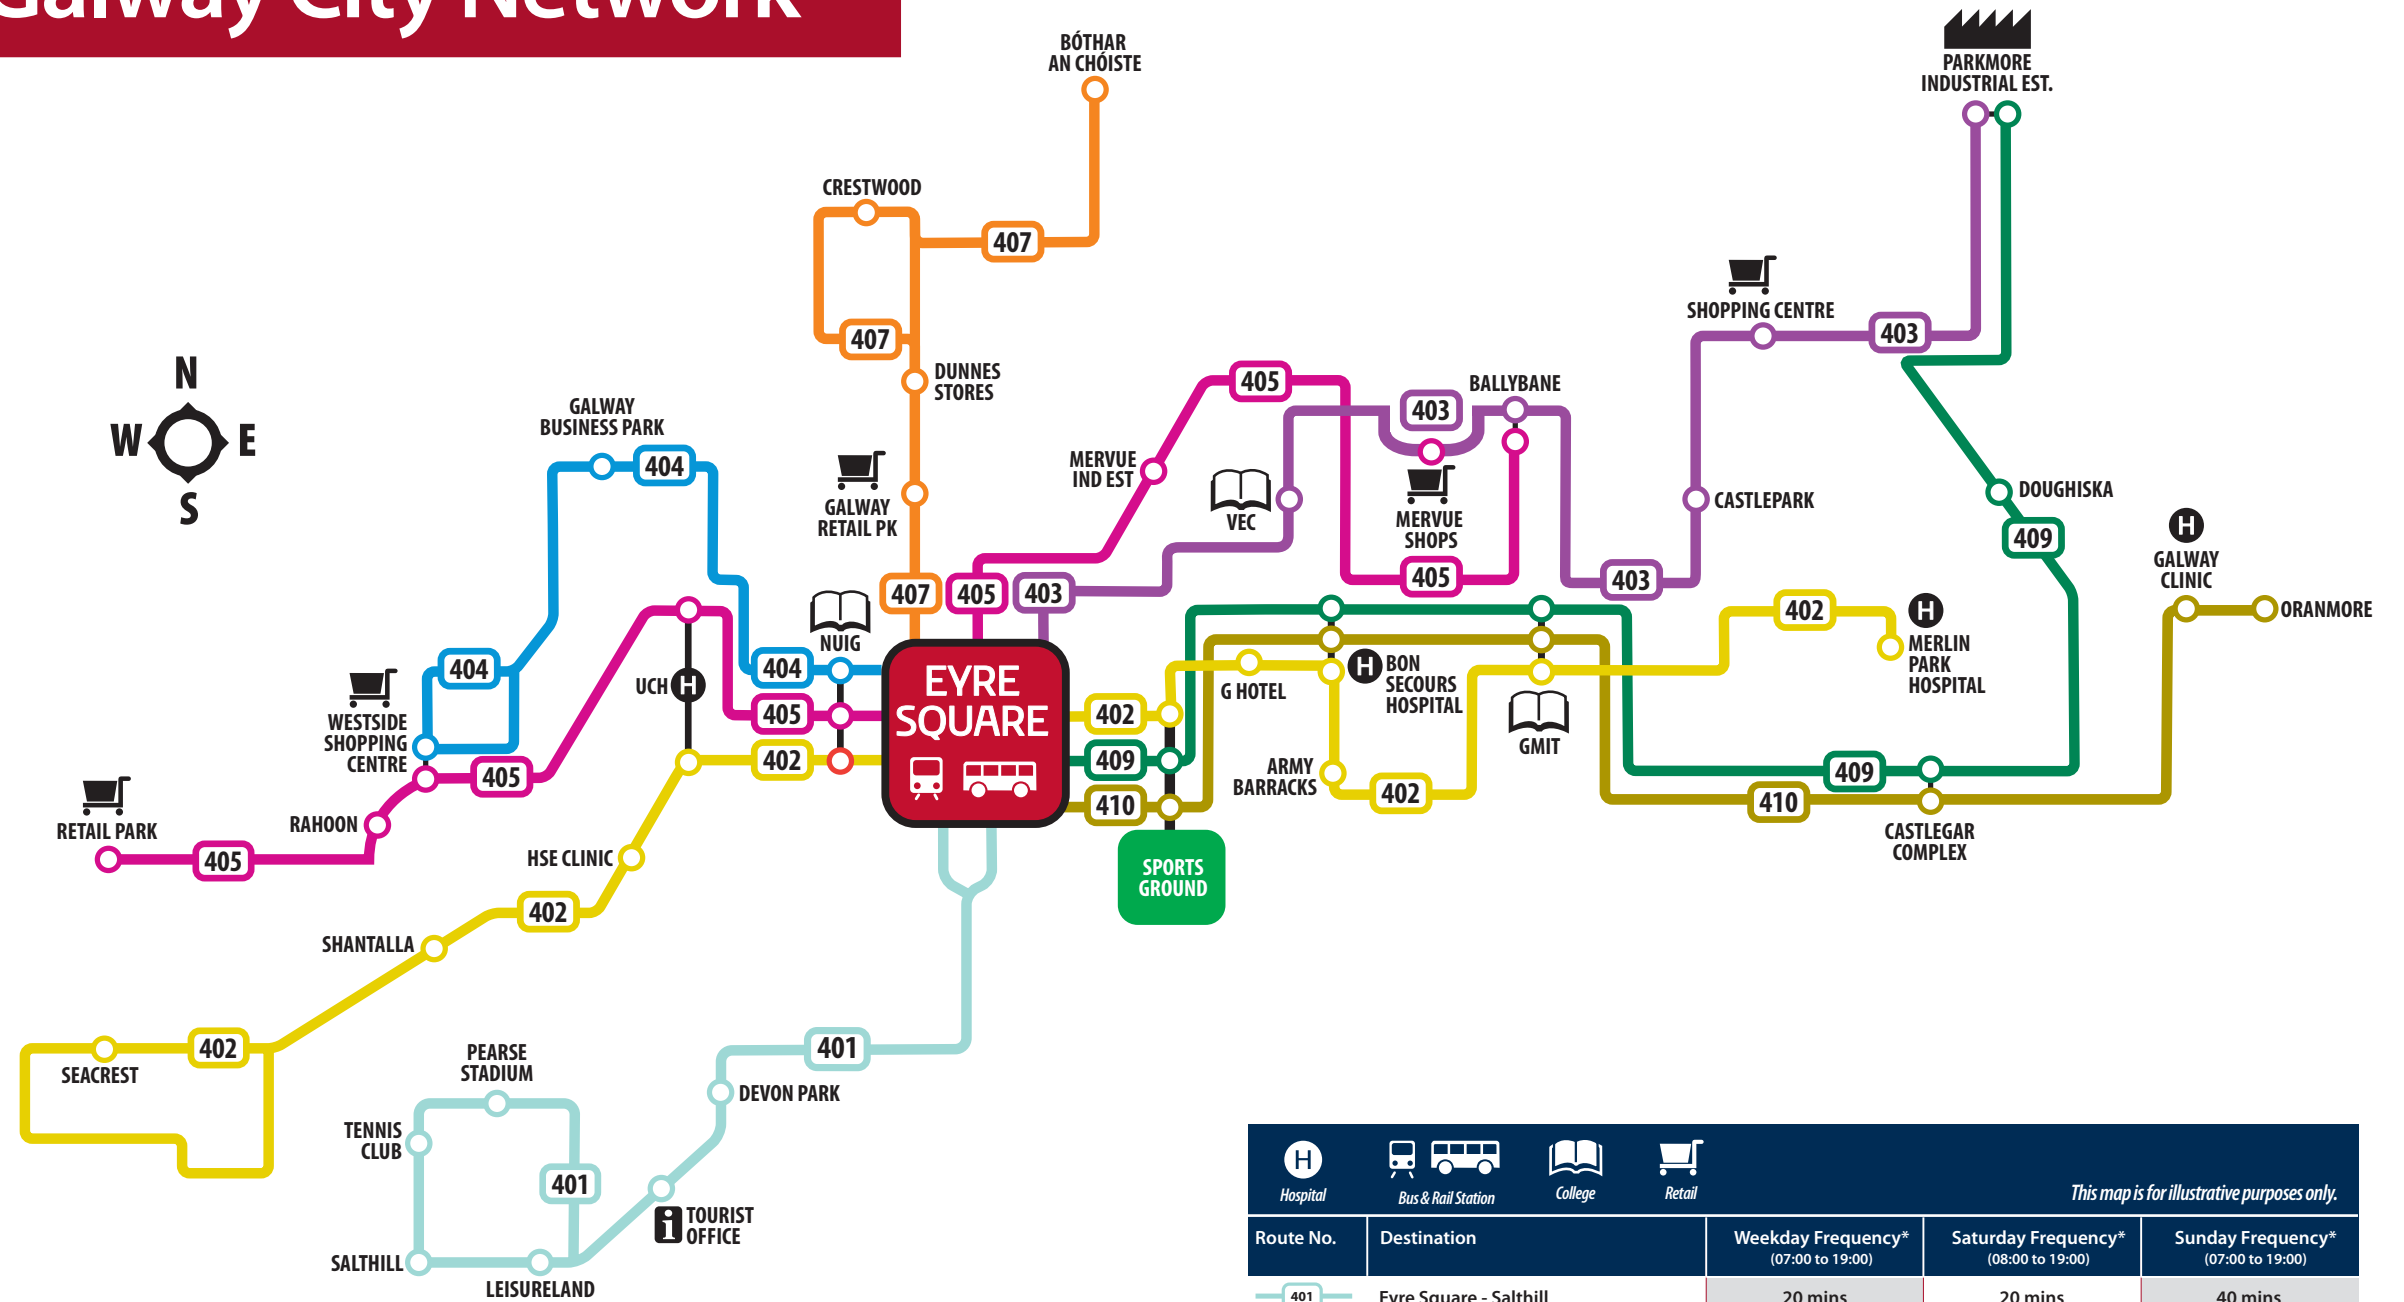

Galway City Network

This map is for illustrative purposes only.

Route No.	Destination	Weekday Frequency* (07:00 to 19:00)	Saturday Frequency* (08:00 to 19:00)	Sunday Frequency* (07:00 to 19:00)
401	Eyre Square - Salthill	20 mins	20 mins	40 mins
402	Seacrest - Eyre Square - Merlin Park	30 mins	30 mins	60 mins
403	Eyre Square - Castlepark	30 mins	30 mins	60 mins
404	Eyre Square - Newcastle	45 mins	60 mins	See route 405
405	Rahoon - Eyre Square - Ballybane	20 mins	20 mins	40 mins
407	Eyre Square - Bóthar an Chóiste	40 mins	40 mins	60 mins
409	Eyre Square - Parkmore Ind Estate	15 mins	15 mins	30 mins
410	Eyre Square - Oranmore	60 mins	60 mins	No Service

* Frequency is reduced after 19:00hrs approx please see individual timetables for details.
Full Timetable details are available for download at www.buseireann.ie.